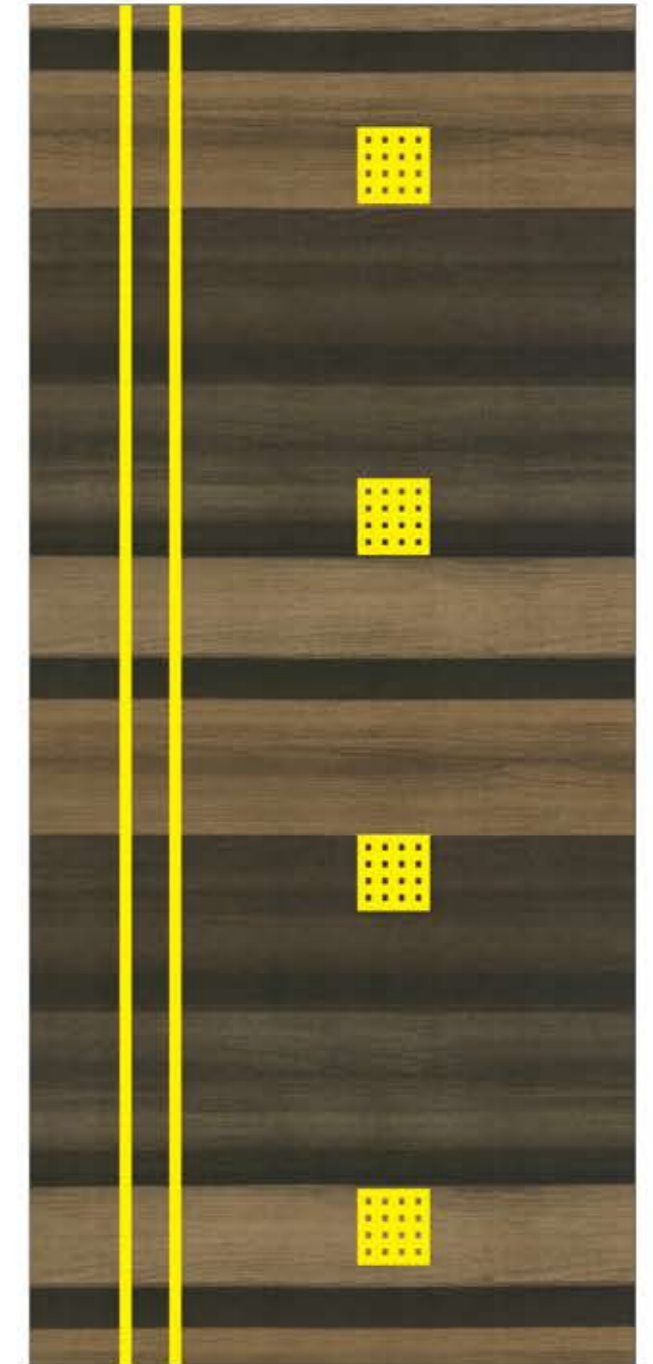

RT - 310

Size : 7' x 3'

The door skins with wavy patterns is quite popular,
a special design to add some fun in your decor.

STYLE YOUR DOOR
AND EXPERIENCE THE BEST