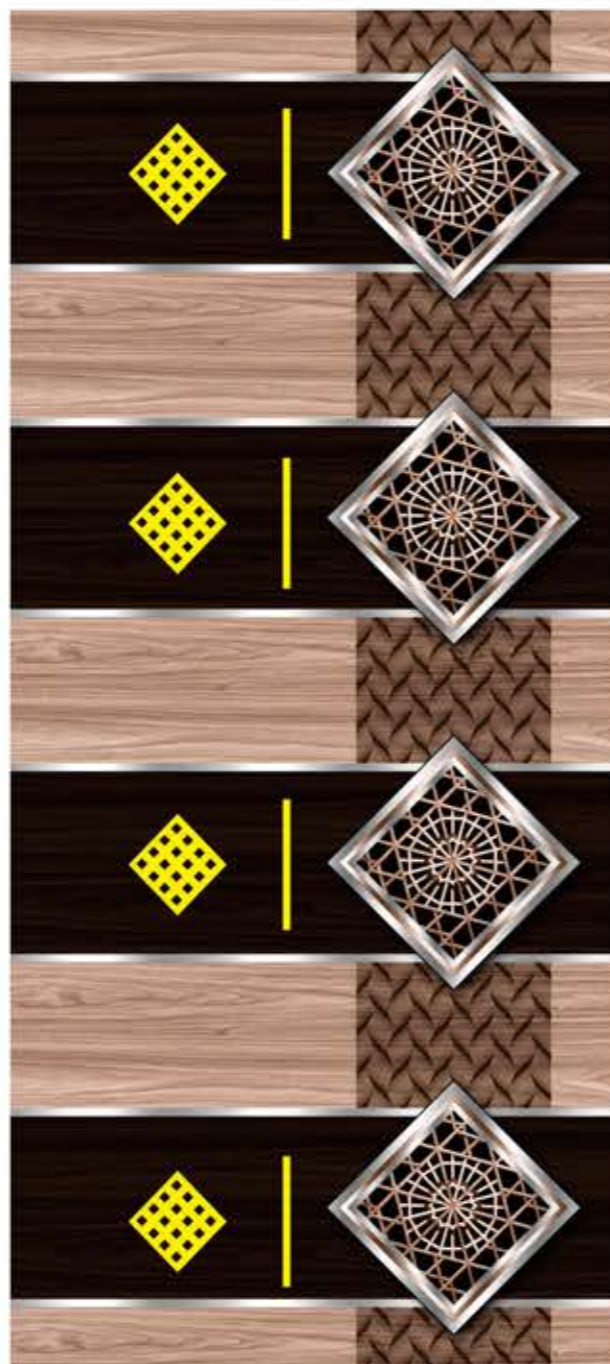

RT - 305

Size : 7' x 3.25'

RT - 306

Size : 7' x 3.25'

The door skins with wavy patterns is quite popular,
a special design to add some fun in your decor.

STYLE YOUR DOOR
AND EXPERIENCE THE BEST

RT - 333

Size : 7' x 3.25'