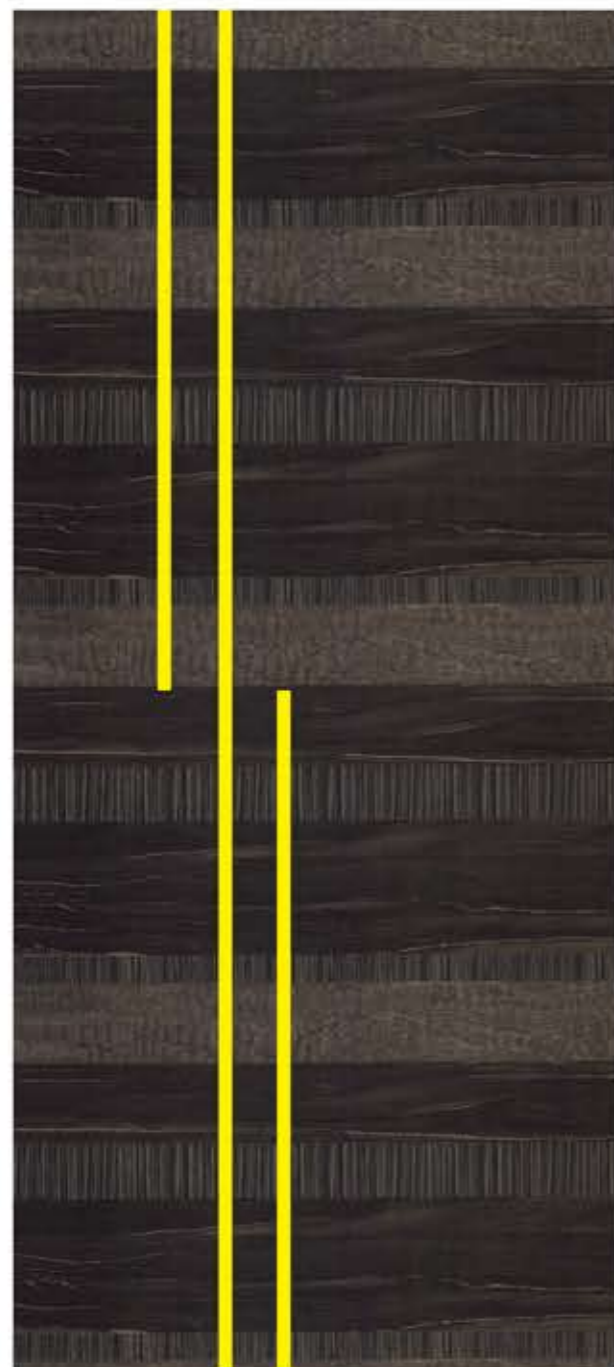

RT - 320

Size : 7' x 3'