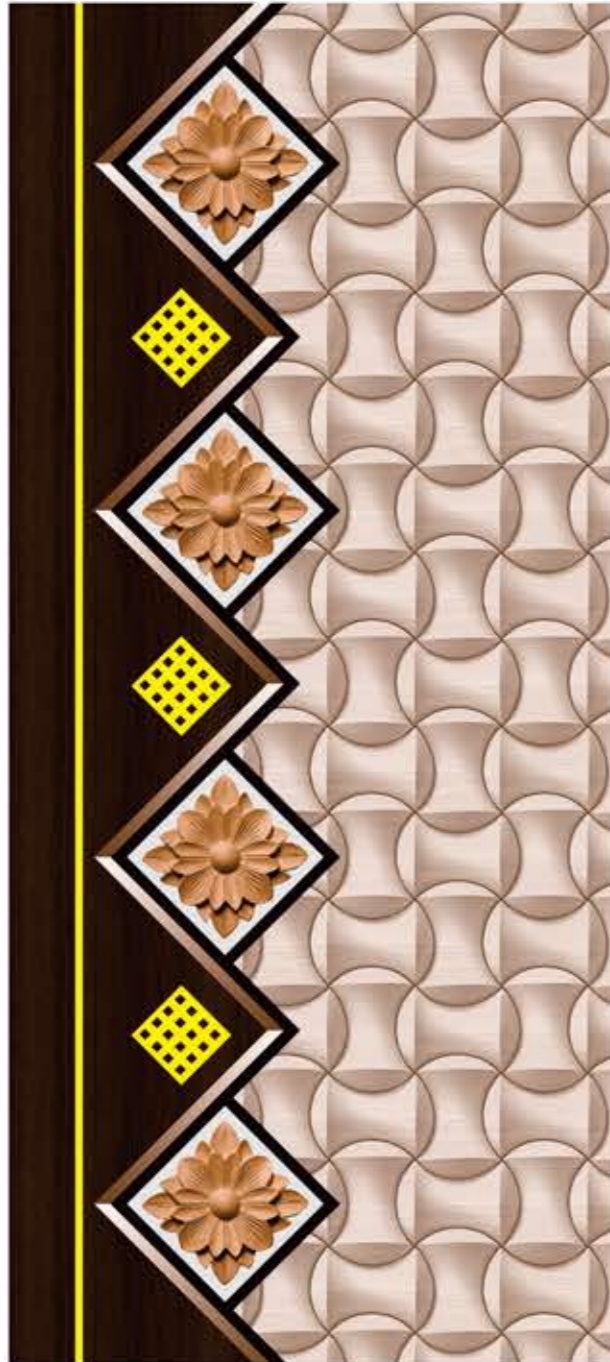

RT - 331

Size : 7' x 3.25'