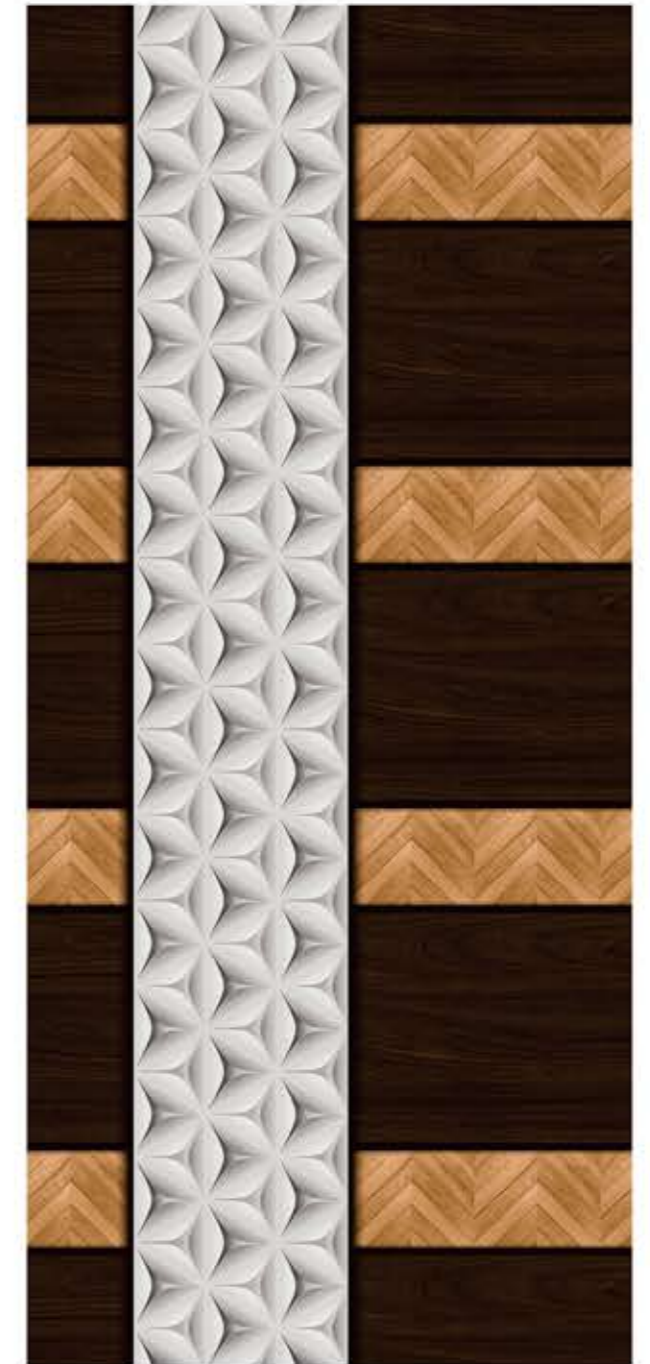

RT - 340

Size : 7' x 3'

RT - 341

Size : 7' x 3'

The door skins with wavy patterns is quite popular,
a special design to add some fun in your decor.

STYLE YOUR DOOR
AND EXPERIENCE THE BEST

RT - 99

Size : 7' x 3'