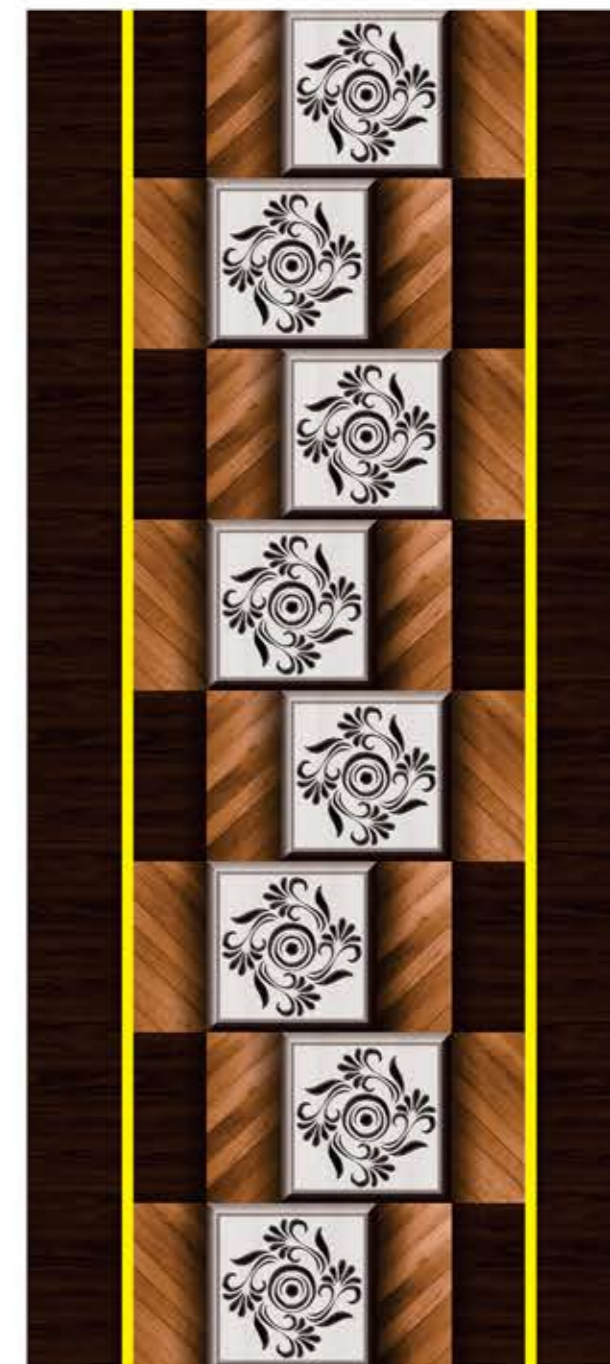

RT - 305

Size : 7' x 3.25'

RT - 306

Size : 7' x 3.25'

The door skins with wavy patterns is quite popular,
a special design to add some fun in your decor.

STYLE YOUR DOOR
AND EXPERIENCE THE BEST

RT - 333

Size : 7' x 3.25'

RT - 334

Size : 7' x 3.25'

RT - 319

Size : 7' x 3.25'

RT - 335

Size : 7' x 3.25'

The door skins with wavy patterns is quite popular,
a special design to add some fun in your decor.

STYLE YOUR DOOR
AND EXPERIENCE THE BEST