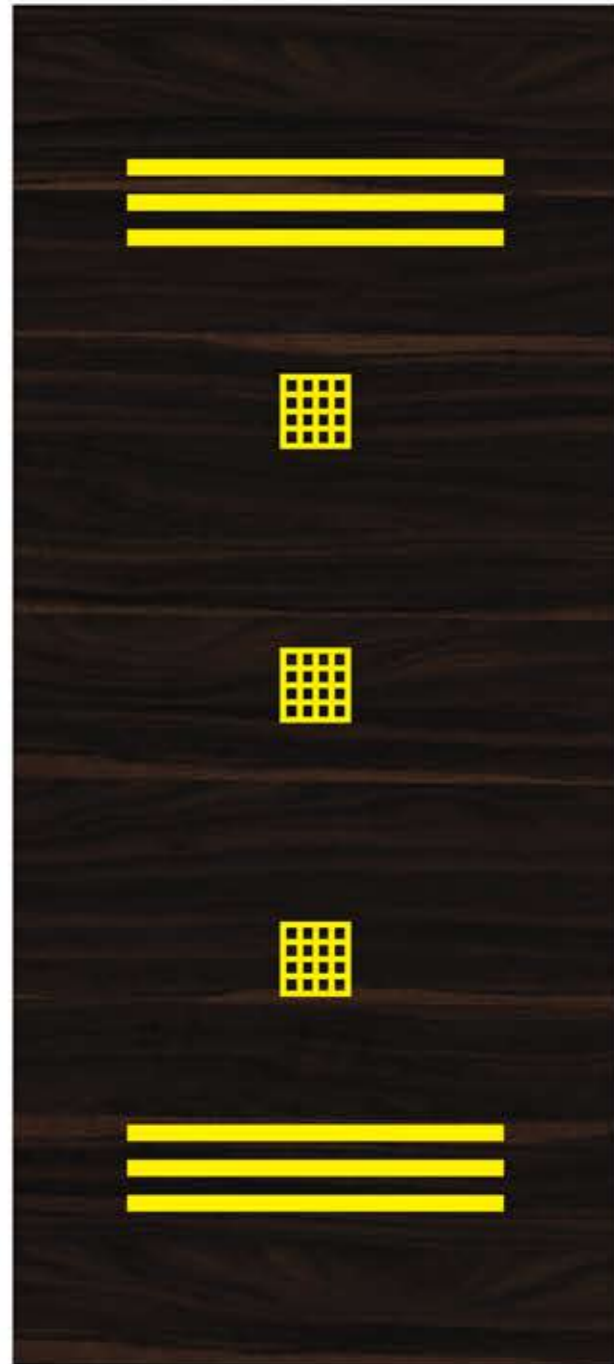

RT - 303

Size : 7' x 3'

RT - 304

Size : 7' x 3'

The door skins with wavy patterns is quite popular,
a special design to add some fun in your decor.

STYLE YOUR DOOR
AND EXPERIENCE THE BEST

RT - 307

Size : 7' x 3'